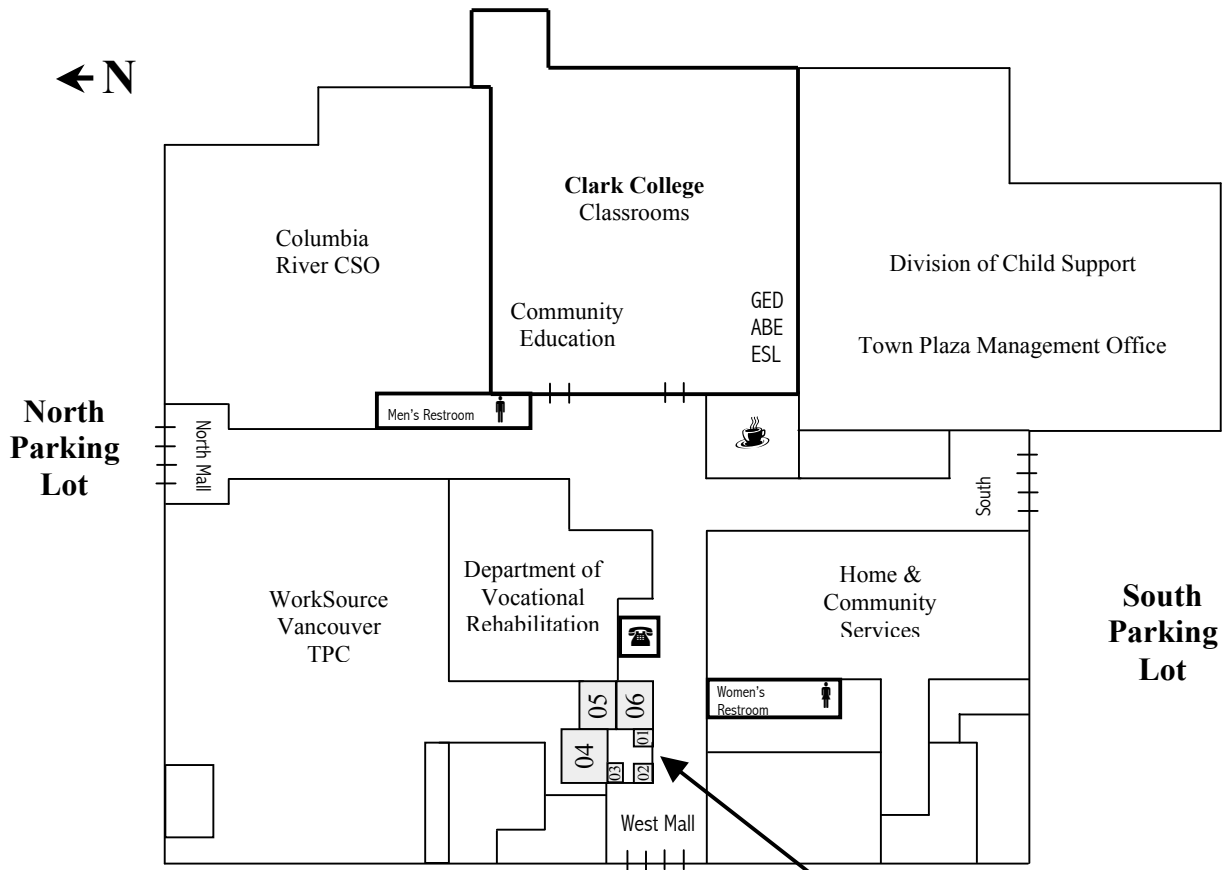

CLARK COLLEGE WORKFORCE TRAINING

Town Plaza Center, Suite 20
5411 E. Mill Plain Blvd.

**CLARK COLLEGE
WORKFORCE
TRAINING
SUITE 20**